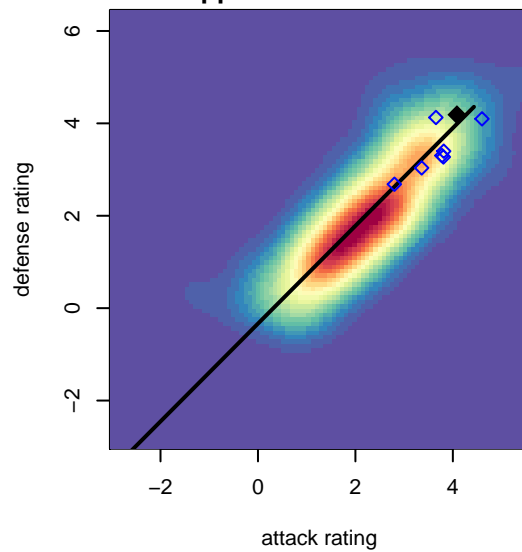

Crossfire Premier ECNL G02

Crossfire Premier
Redmond, WA
G02 total strength=1993
attack=59.37 defense=65.86

alt names used:
CROSSFIRE PREMIER ECNL G02 (WA)

Venues played:
2016 Nike Crossfire Challenge Super Group U'
2016 Surf Cup Super Black U15

**attack and defense variance (black dot)
relative to other teams
and top 10 in region**

**attack and defense rating
relative to others at age
and all opponents in last 13 months**

**attack and defense rating
relative to others at age
and all opponents in last 13 months**

Performance relative to 13 month average

Performance relative to 13 month average

Distribution of opponents
 Red = Lose zone, Blue = Win zone, Green = Even
 Black line separates win/lose zones

lot. A=Neither has attack advantage, B=Opponent has both attack and defense advantage, C=Opponent has both attack and defense disadvantage, D=Both have