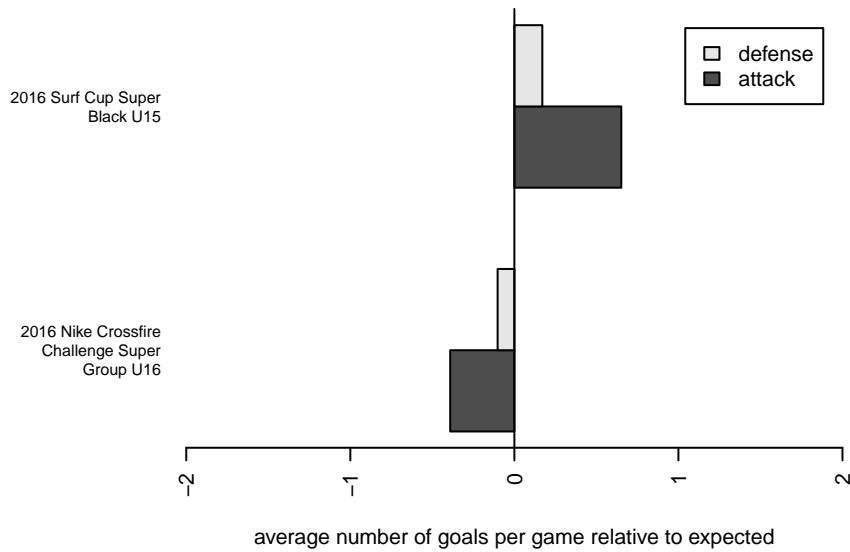

Crossfire Premier ECNL G02

Crossfire Premier
Redmond, WA
G02 total strength=1993
attack=59.37 defense=65.86

alt names used:
CROSSFIRE PREMIER ECNL G02 (WA)

Venues played:
2016 Nike Crossfire Challenge Super Group U'
2016 Surf Cup Super Black U15

**attack and defense variance (black dot)
relative to other teams
and top 10 in region**

**attack and defense rating
relative to others at age
and all opponents in last 13 months**

**attack and defense rating
relative to others at age
and all opponents in last 13 months**

Performance relative to 13 month average

Performance relative to 13 month average

Distribution of opponents
 Red = Lose zone, Blue = Win zone, Green = Even
 Black line separates win/lose zones

lot. A=Neither has attack advantage, B=Opponent has both attack and defense advantage, C=Opponent has both attack and defense disadvantage, D=Both have