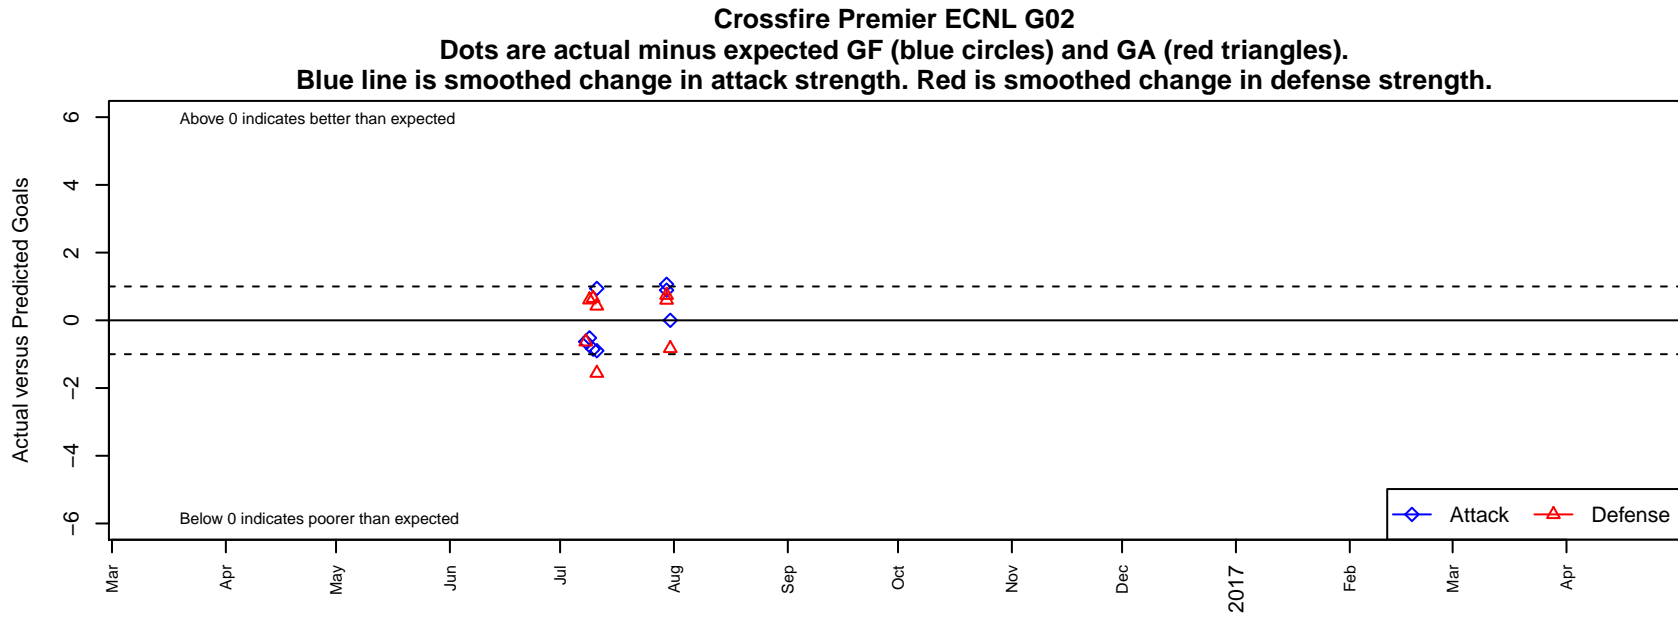

Crossfire Premier ECNL G02

Crossfire Premier
Redmond, WA
G02 total strength=1993
attack=59.37 defense=65.86

alt names used:
CROSSFIRE PREMIER ECNL G02 (WA)

Venues played:
2016 Nike Crossfire Challenge Super Group U'
2016 Surf Cup Super Black U15

**attack and defense variance (black dot)
relative to other teams
and top 10 in region**

**attack and defense rating
relative to others at age
and all opponents in last 13 months**

**attack and defense rating
relative to others at age
and all opponents in last 13 months**

Performance relative to 13 month average

Performance relative to 13 month average

Distribution of opponents
 Red = Lose zone, Blue = Win zone, Green = Even
 Black line separates win/lose zones

lot. A=Neither has attack advantage, B=Opponent has both attack and defense advantage, C=Opponent has both attack and defense disadvantage, D=Both have