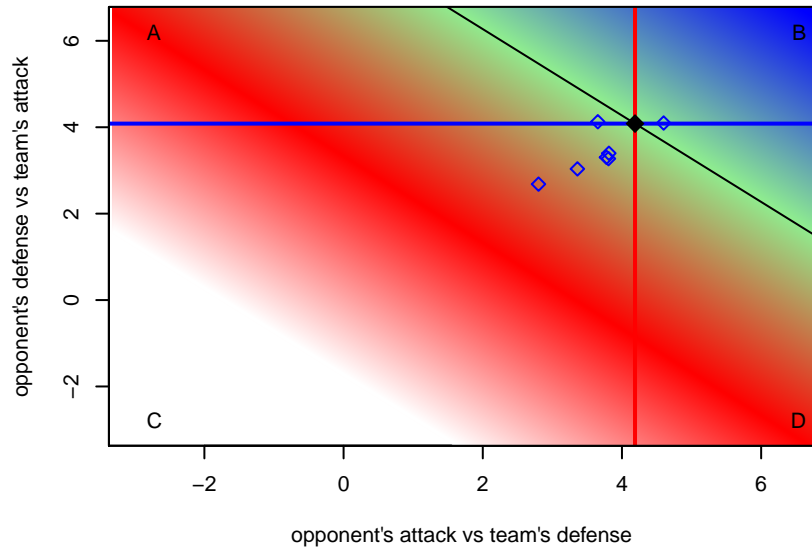

**attack and defense variance (black dot)
relative to other teams
and top 10 in region**

**attack and defense rating
relative to others at age
and all opponents in last 13 months**

**attack and defense rating
relative to others at age
and all opponents in last 13 months**

Performance relative to 13 month average

Performance relative to 13 month average

Distribution of opponents
 Red = Lose zone, Blue = Win zone, Green = Even
 Black line separates win/lose zones

lot. A=Neither has attack advantage, B=Opponent has both attack and defense advantage, C=Opponent has both attack and defense disadvantage, D=Both have