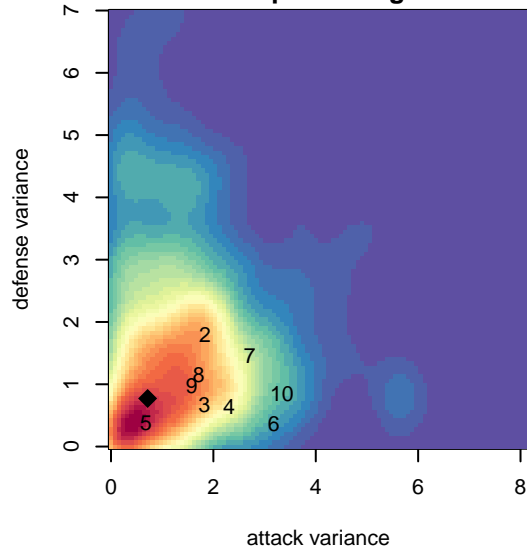

Crossfire Premier ECNL G02

Crossfire Premier
Redmond, WA
G02 total strength=1993
attack=59.37 defense=65.86

alt names used:
CROSSFIRE PREMIER ECNL G02 (WA)

Venues played:
2016 Nike Crossfire Challenge Super Group U'
2016 Surf Cup Super Black U15

**attack and defense variance (black dot)
relative to other teams
and top 10 in region**

**attack and defense rating
relative to others at age
and all opponents in last 13 months**

**attack and defense rating
relative to others at age
and all opponents in last 13 months**

Performance relative to 13 month average

Performance relative to 13 month average

Distribution of opponents
 Red = Lose zone, Blue = Win zone, Green = Even
 Black line separates win/lose zones

lot. A=Neither has attack advantage, B=Opponent has both attack and defense advantage, C=Opponent has both attack and defense disadvantage, D=Both have