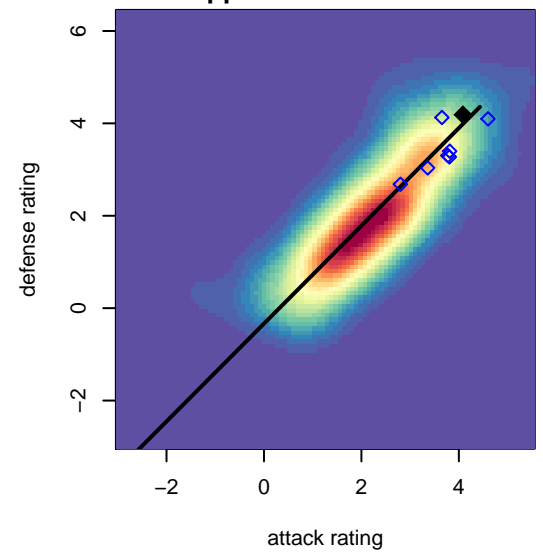

Crossfire Premier ECNL G02

Crossfire Premier
Redmond, WA
G02 total strength=1993
attack=59.37 defense=65.86

alt names used:
CROSSFIRE PREMIER ECNL G02 (WA)

Venues played:
2016 Nike Crossfire Challenge Super Group U'
2016 Surf Cup Super Black U15

**attack and defense variance (black dot)
relative to other teams
and top 10 in region**

**attack and defense rating
relative to others at age
and all opponents in last 13 months**

**attack and defense rating
relative to others at age
and all opponents in last 13 months**

Performance relative to 13 month average

Performance relative to 13 month average

Distribution of opponents
 Red = Lose zone, Blue = Win zone, Green = Even
 Black line separates win/lose zones

lot. A=Neither has attack advantage, B=Opponent has both attack and defense advantage, C=Opponent has both attack and defense disadvantage, D=Both have